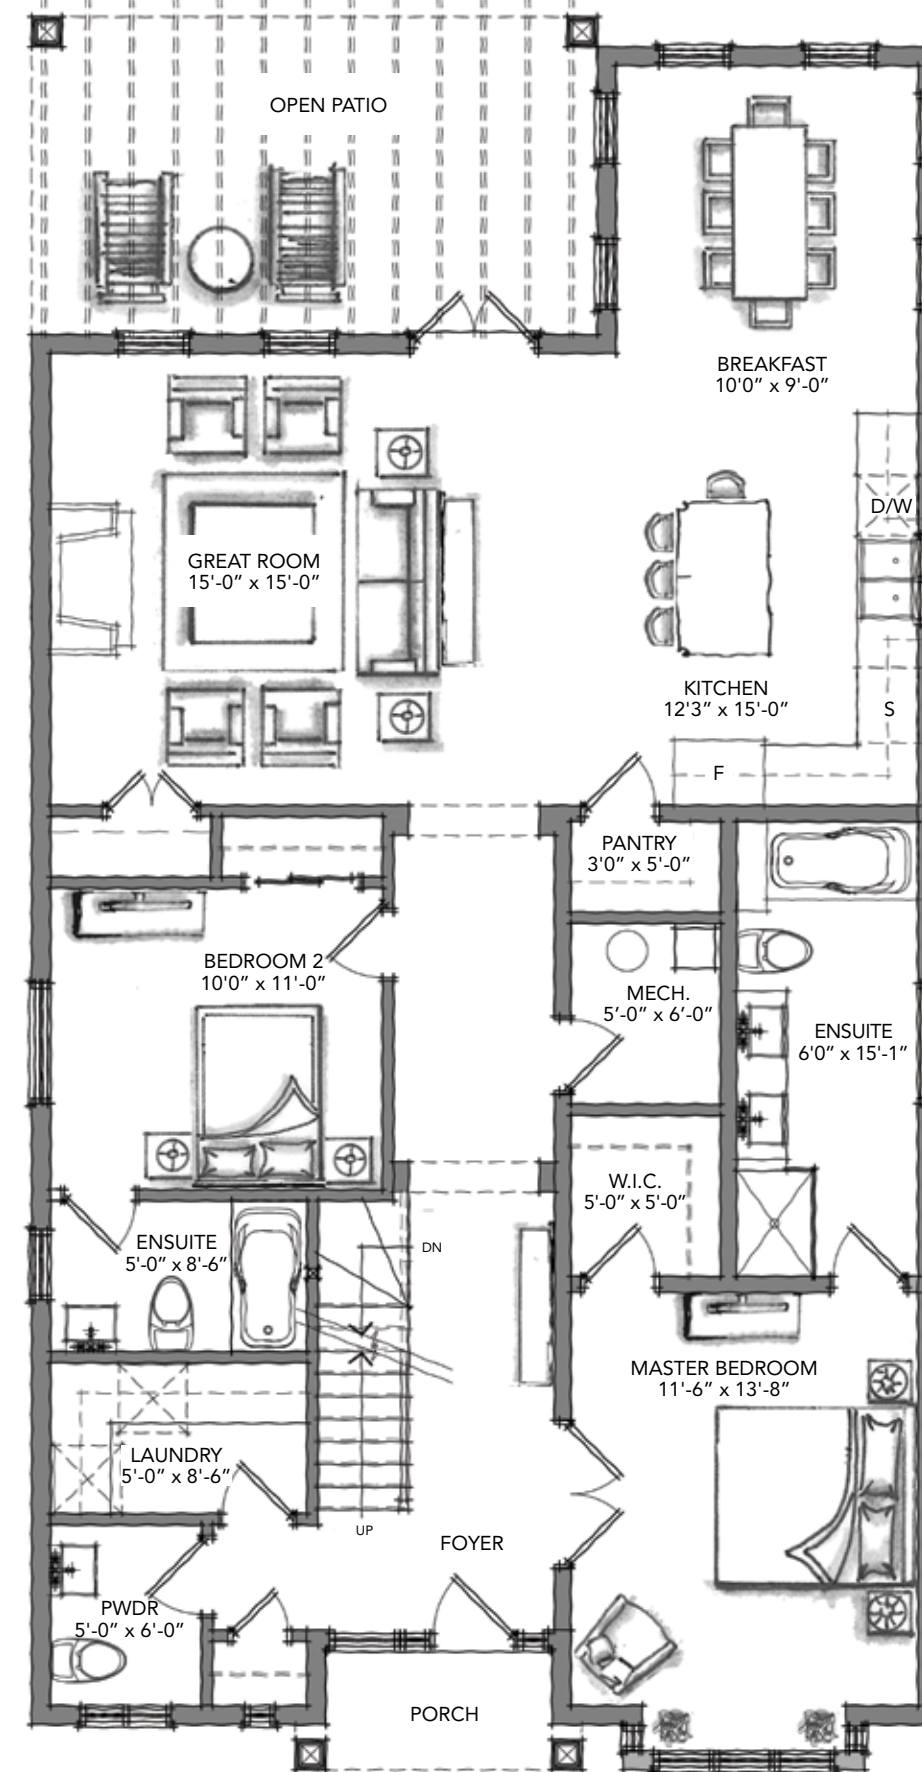

# THE VARLEY

GROUND FLOOR 1,484 SQ. FT.  
LOFT 481 SQ. FT.

4 BEDROOMS  
3.5 BATHROOMS

ELEVATION A

ELEVATION B

GROUND FLOOR

LOFT