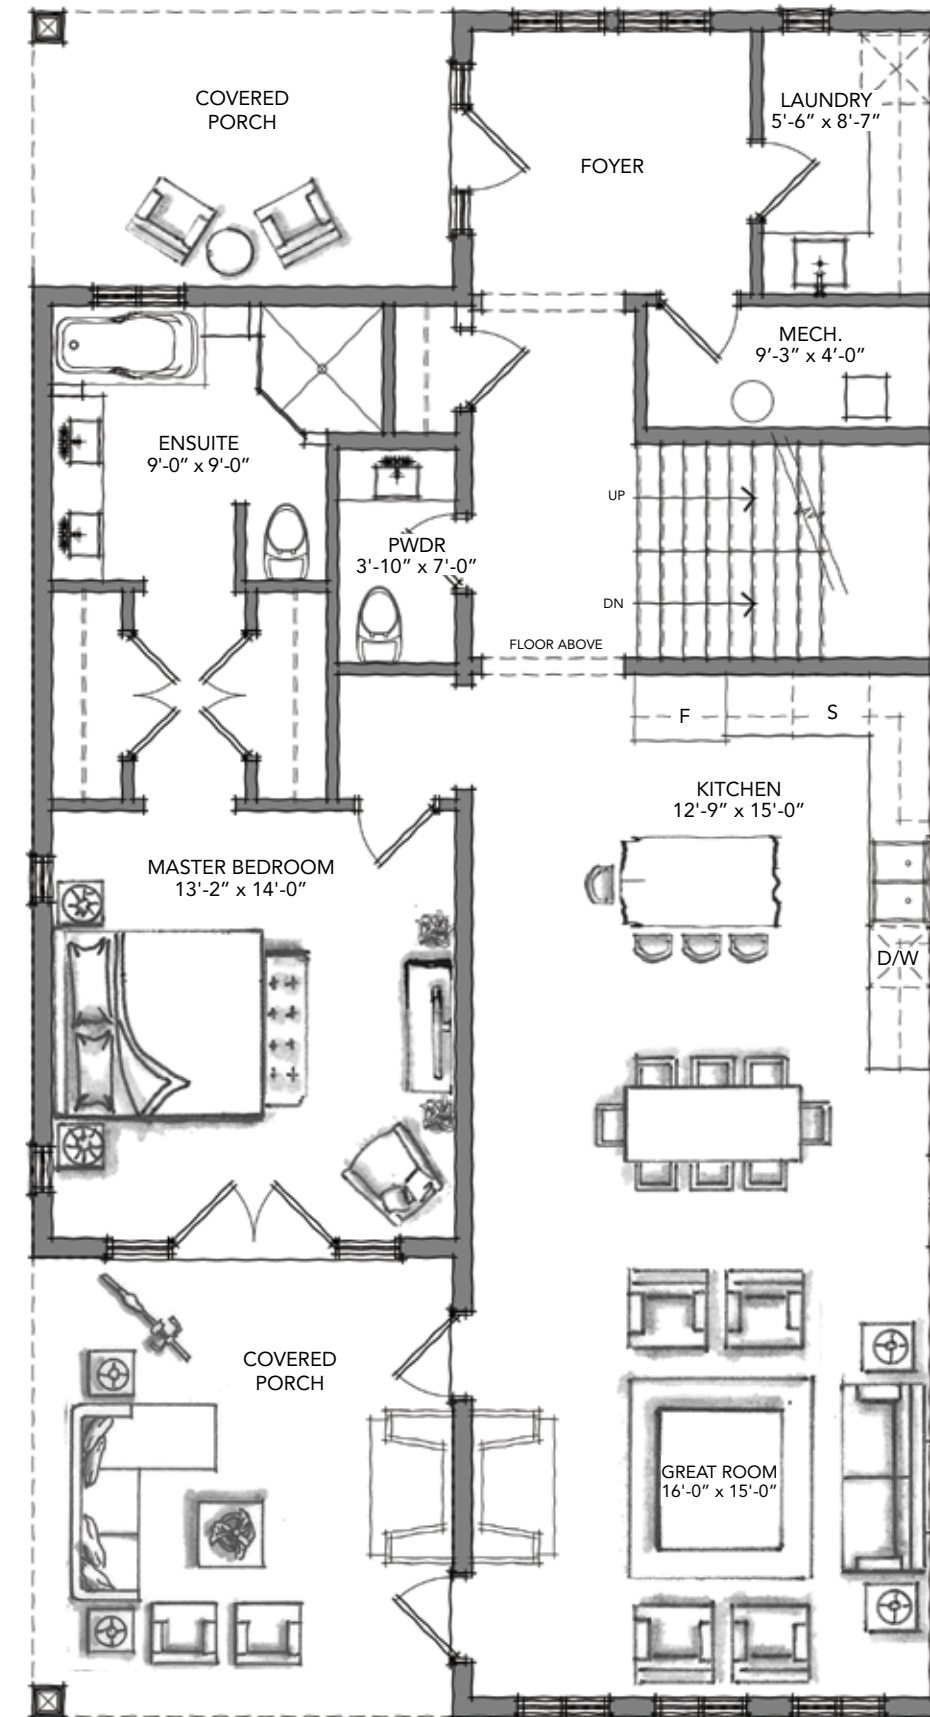

THE CARMICHAEL

GROUND FLOOR 1,344 SQ. FT.
LOFT 485 SQ. FT.

3 BEDROOMS
2.5 BATHROOMS

ELEVATION A

ELEVATION B

GROUND FLOOR

LOFT

VAULTED BELOW