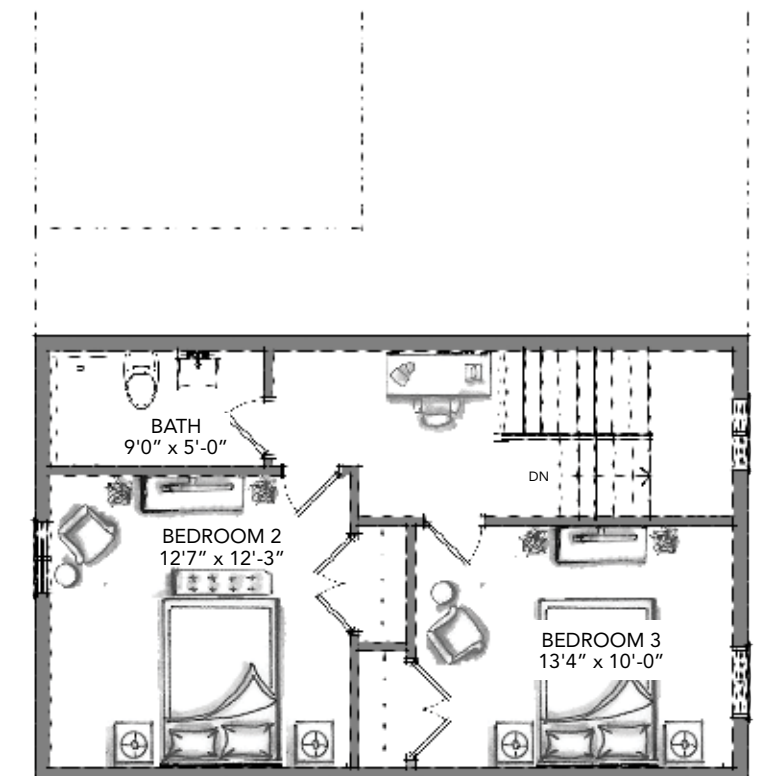

THE CARMICHAEL

GROUND FLOOR 1,344 SQ. FT.
LOFT 485 SQ. FT.

3 BEDROOMS
2.5 BATHROOMS

ELEVATION A

ELEVATION B

GROUND FLOOR

LOFT

VAULTED BELOW